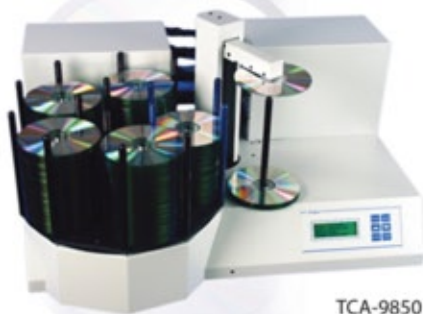

Product Code	Drives/ Capacity	Software /Networkable	Memory / HDD	Weight / Dimensions	Power / Environment
TCA-9200	2 / 220	Stand Alone, Keypad Operation / Network Optional	80 GB HDD / 256MB Memory	39lbs (13.5kg) approx. / 14.5"L x 18"W x 13.5"H (cm: 37.25D x 34.5H x 46W) approx.	110v / 220v Auto Switch / Power Consumption - 100W / Environment Temperature: 40-95°F (5-35°C) Humidity 20%-80% non-condensing
TCA-9200BD	2 / 220 Blu-ray				
TCA-9450	4 / 550	Stand Alone, Keypad Operation / Network Optional	80 GB HDD / 256MB Memory 1GB Upgrade Option	73lbs (33.1kg) approx. / 30"D x 26"W x 20"H (cm: 76.2D x 66H x 50.8W) approx.	110v / 220v Auto Switch / Power Consumption - 100W / Environment Temperature: 40-95°F (5-35°C) Humidity 20%-80% non-condensing
TCA-9450BD	4 / 550 Blu-ray				
TCA-9800	8 / 220	Stand Alone, Keypad Operation / Network Optional	80 GB HDD / 1GB Memory	80lbs (36.3kg) approx. / 30"D x 26"W x 20"H (cm: 76.2D x 66H x 50.8W) approx.	110v / 220v Auto Switch / Power Consumption - 100W / Environment Temperature: 40-95°F (5-35°C) Humidity 20%-80% non-condensing
TCA-9800BD	8 / 220 Blu-ray				
TCA-9850	8 / 550	Stand Alone, Keypad Operation / Network Optional	80 GB HDD / 1GB Memory	84lbs (38.1kg) approx. / 30"D x 26"W x 20"H (cm: 76.2D x 66H x 50.8W) approx.	110v / 220v Auto Switch / Power Consumption - 100W / Environment Temperature: 40-95°F (5-35°C) Humidity 20%-80% non-condensing
TCA-9850BD	8 / 550 Blu-ray				
TCA-1800	8 / 1000	Stand Alone, Keypad Operation / Network Optional	80 GB HDD / 1GB Memory	90lbs (40.8kg) approx. / 30"D x 26"W x 20"H (cm: 76.2D x 66H x 50.8W) approx.	110v / 220v Auto Switch / Power Consumption - 100W / Environment Temperature: 40-95°F (5-35°C) Humidity 20%-80% non-condensing
TCA-1800BD	8 / 1000 Blu-ray				

TCA-9850