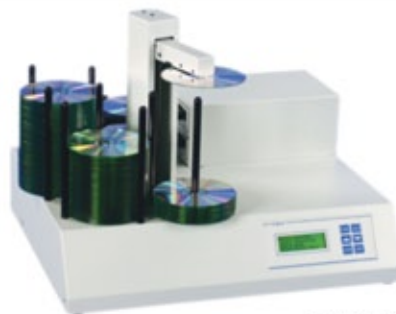

Automated Disc Duplicators

Now Shipping... Our New Series 5 Controller!