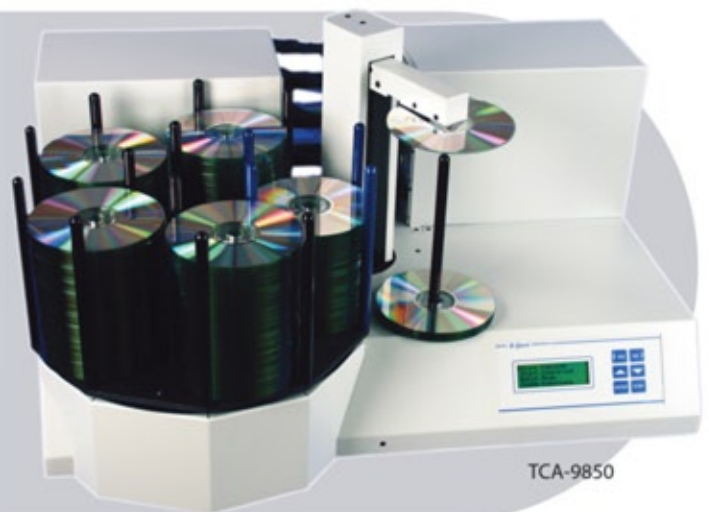

9000 Series

Automated Disc Duplicators

The TCA-9000 series desktop duplicators provide high throughput, high capacity duplication in an amazingly small footprint. Fast recorders, large capacities and smooth robotics make this series perfect for the office environment and service bureau alike! The optional gigabit network upgrade combined with TrueNet 2 software makes this one of the most flexible automated duplicators available today!

The TCA-9200 is the perfect entry level system without compromising performance. It features 2 high speed recorders and 220 disc capacity, all in a small package. However, if you are looking for maximum throughput, check out the TCA-9850 (8 recorders and 550 disc capacity) or the amazing TCD-1800 which not only includes 8 high speed recorders, but also an amazing 1000 disc capacity in a very compact space!

COMPACT
disc
DATA STORAGE

DVD

Blu-ray Disc

TCA-9850

- Simple Operation via LCD and Touchpad !
- 18x DVD / 48x CD
- Blu-ray Recorders Available
- Large 220, 550 or 1000 Disc Capacity
- Small Footprint - Fits on Most Desktops
- Store Images on Internal Hard Disk
- Fast Audio Analysis and Master Read
- Auto Format Recognition
- Gigabit Networking Optional