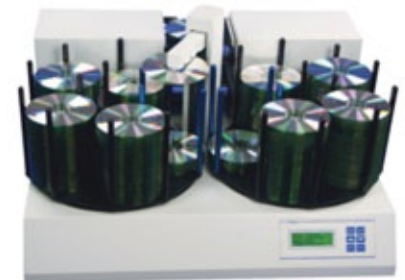

Automated Disc Duplicators

Now Shipping... Our New Series 5 Controller!