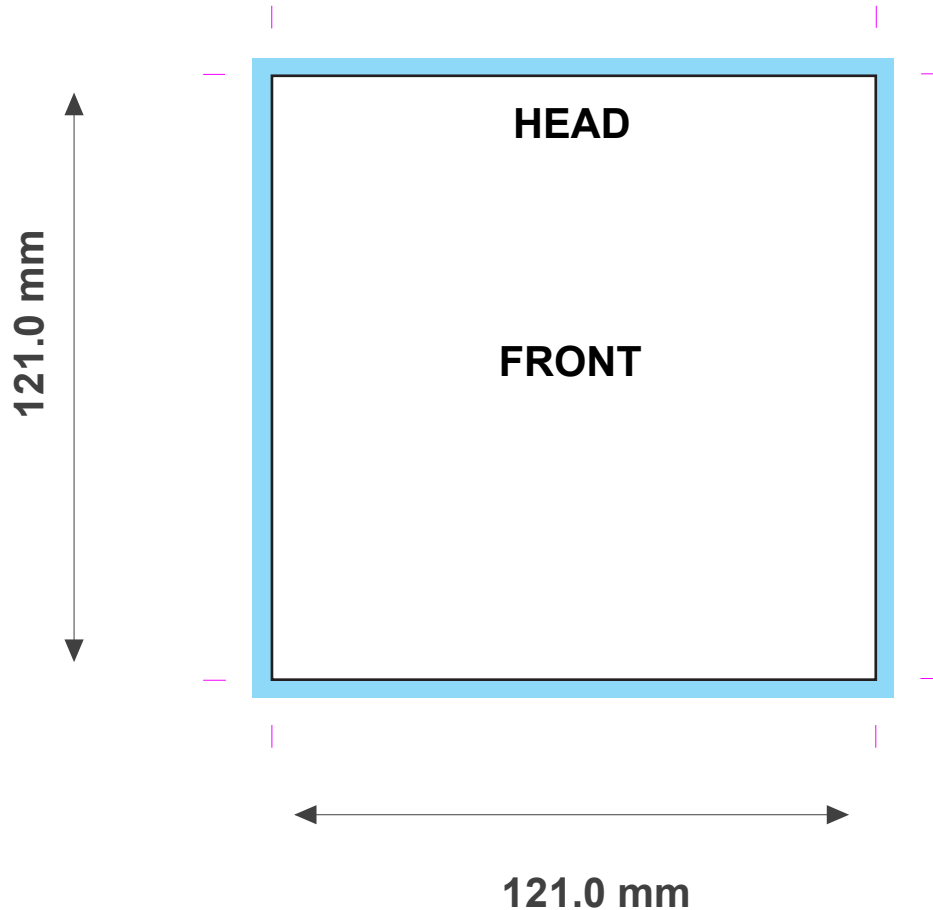

PRODISC Systems

CDEXPRESS SERVICE

- ▶ Duplication and Replication
- ▶ CD Front Insert - Single Face

 3mm bleed - extend artwork 3mm over shaded non-printable areas

Drawing not to scale

- Ensure information is 3mm away from the edge of finished artwork
- Must include crop marks as shown
- All images must be at least 300 dpi
- All artwork to be supplied as CMYK
- Please prepare artwork as high resolution PDF
- All fonts must be embedded or included with final artwork
- Please supply final artwork on a separate, quality, CD-R/DVD-R with content master or email to graphics@prodisc.com.au
- A high resolution printed colour proof **must** be supplied- if not supplied, no responsibility can be taken for colour accuracy
- For best colour matching (especially for replication) chemical proofs are highly recommended
- If you require more information please call **PRODISC** 02 9016 4415