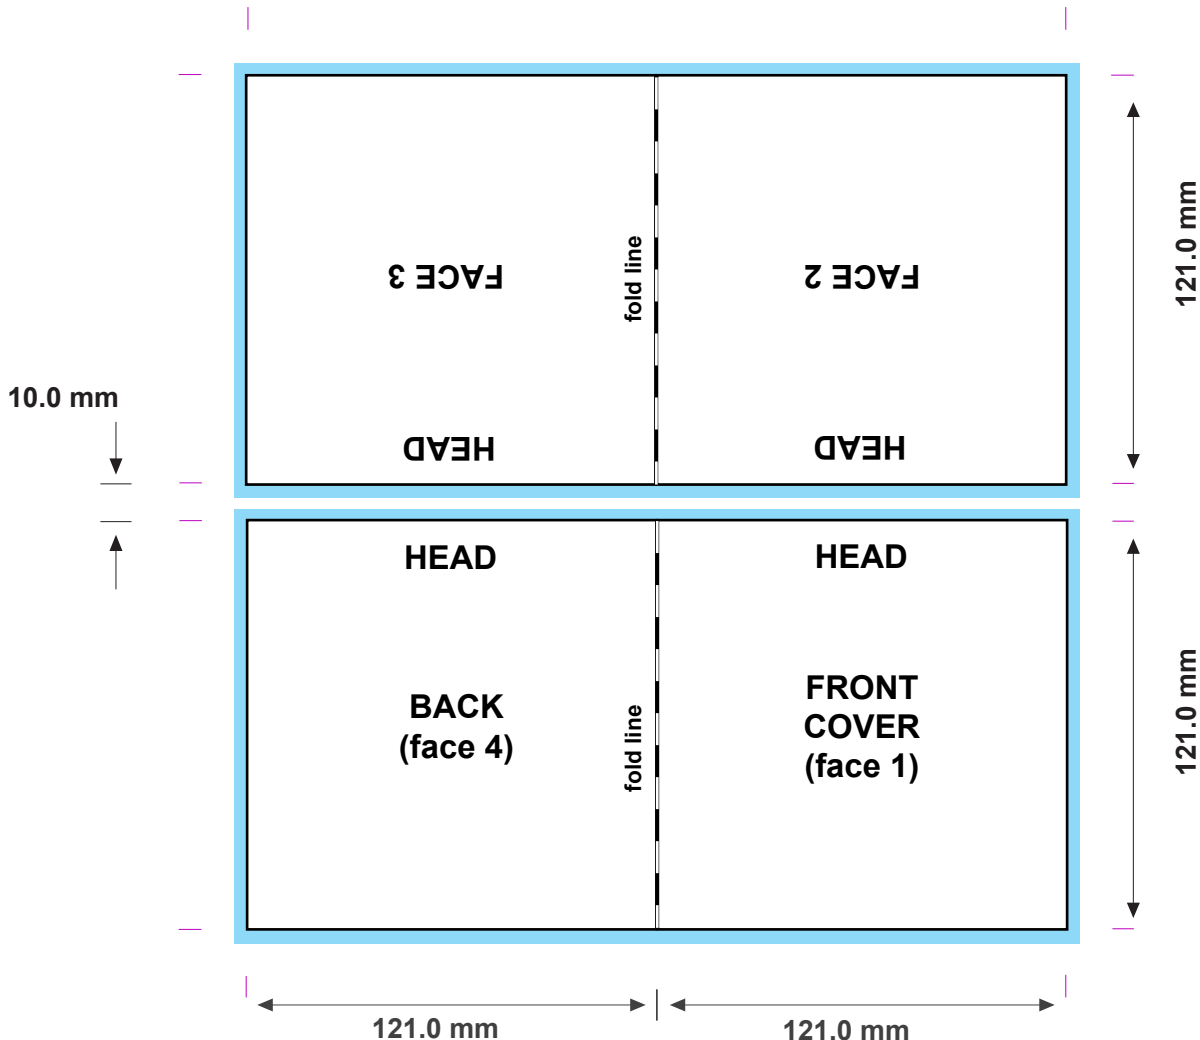

PRODISC Systems

CDEXPRESS SERVICE

- ▶ Duplication and Replication
- ▶ CD Front Insert - 4 Face Booklet

3mm bleed - extend artwork 3mm over shaded non-printable areas

Drawing not to scale

- Ensure information is 3mm away from the edge of finished artwork
- Must include crop marks as shown
- All images must be at least 300 dpi
- All artwork to be supplied as CMYK
- Please prepare artwork as high resolution PDF
- All fonts must be embedded or included with final artwork
- Please supply final artwork on a separate, quality, CD-R/DVD-R with content master or email to graphics@prodisc.com.au
- For page orientation and chronological order a basic mock-up is mandatory
- A high resolution printed colour proof **must** be supplied- if not supplied, no responsibility can be taken for colour accuracy
- For best colour matching (especially for replication) chemical proofs are highly recommended
- If you require more information please call **PRODISC** 02 9016 4415