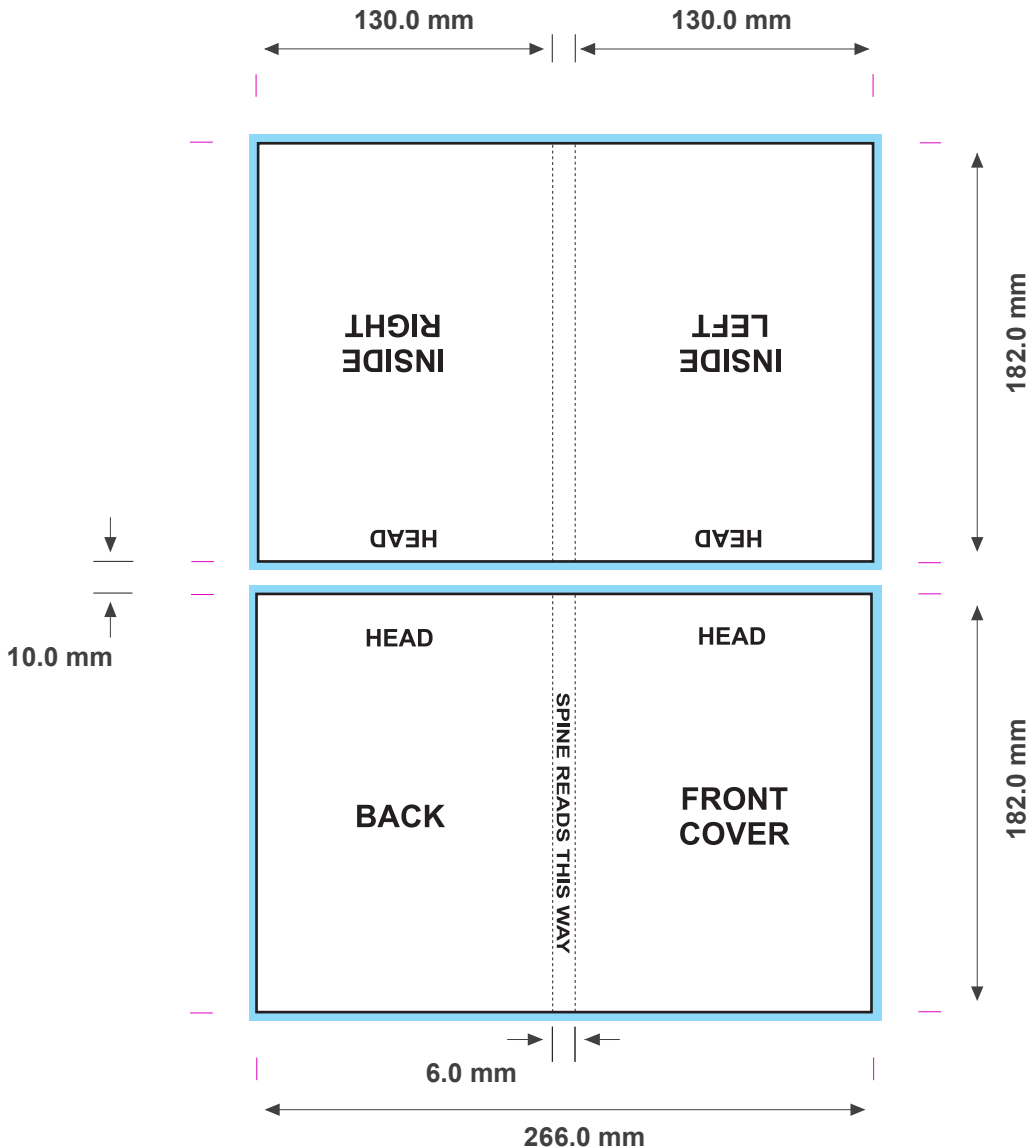

PRODISC Systems

DVD EXPRESS SERVICE:

- ▶ Duplication and Replication
- ▶ DVD Slick - Slimline , Double Sided

3mm bleed - extend artwork 3mm over shaded non-printable areas

Drawing not to scale

- Ensure information is 3mm away from the edge of finished artwork
- Must include crop marks as shown
- All images must be at least 300 dpi
- All artwork to be supplied as CMYK
- Please prepare artwork as high resolution PDF
- All fonts must be embedded or included with final artwork
- Please supply final artwork on a separate, quality, CD-R/DVD-R with content master or email to graphics@prodisc.com.au
- For page orientation and chronological order a basic mock-up is mandatory
- A high resolution printed colour proof **must** be supplied- if not supplied, no responsibility can be taken for colour accuracy
- For best colour matching (especially for replication) chemical proofs are highly recommended
- If you require more information please call **PRODISC** 02 9016 4415