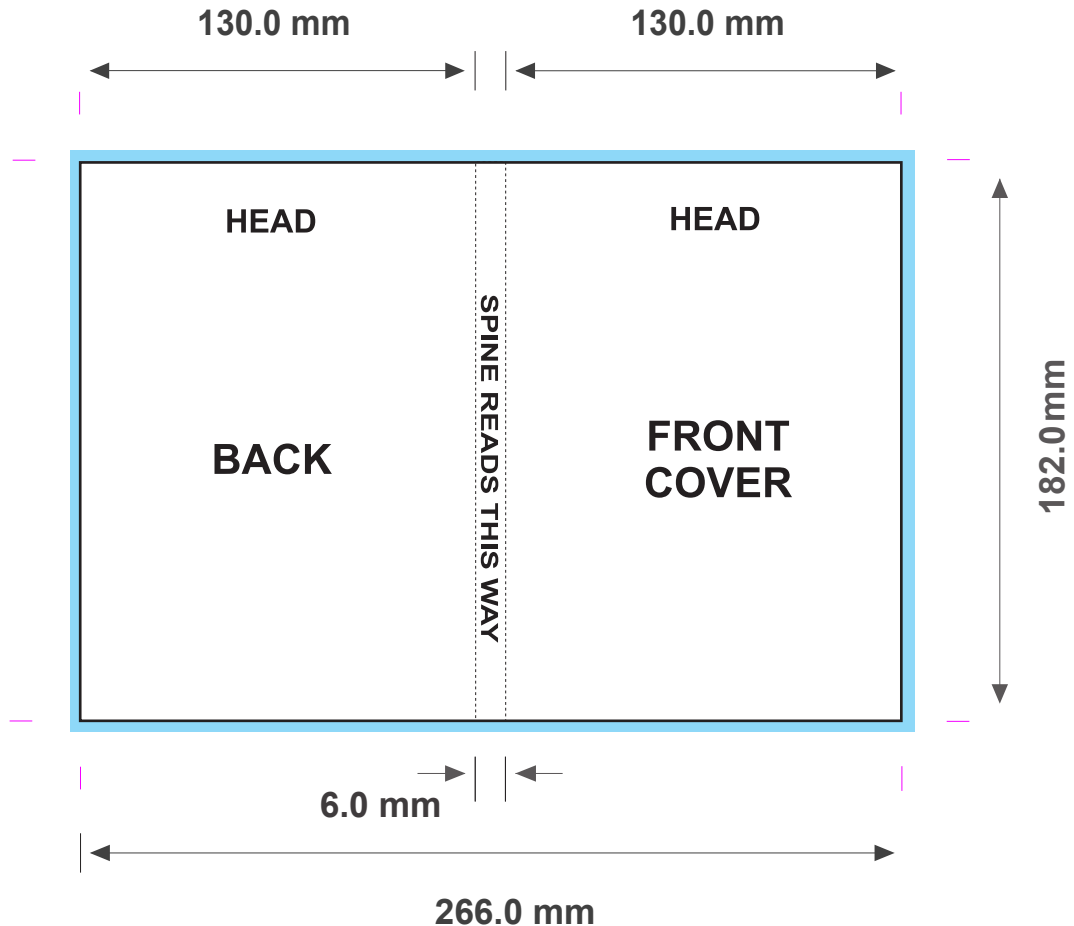

## ***DVD EXPRESS SERVICE:***

- ▶ Duplication and Replication
- ▶ DVD Slick - Slimline, Single Sided

3mm bleed - extend artwork 3mm over shaded non-printable areas

*Drawing not to scale*

- Ensure information is 3mm away from the edge of finished artwork
- Must include crop marks as shown
- All images must be at least 300 dpi
- All artwork to be supplied as CMYK
- Please prepare artwork as high resolution PDF
- All fonts must be embedded or included with final artwork
- Please supply final artwork on a separate, quality, CD-R/DVD-R with content master or email to [graphics@prodisc.com.au](mailto:graphics@prodisc.com.au)
- A high resolution printed colour proof **must** be supplied- if not supplied, no responsibility can be taken for colour accuracy
- For best colour matching (especially for replication) chemical proofs are highly recommended
- If you require more information please call **PRODISC** 02 9016 4415